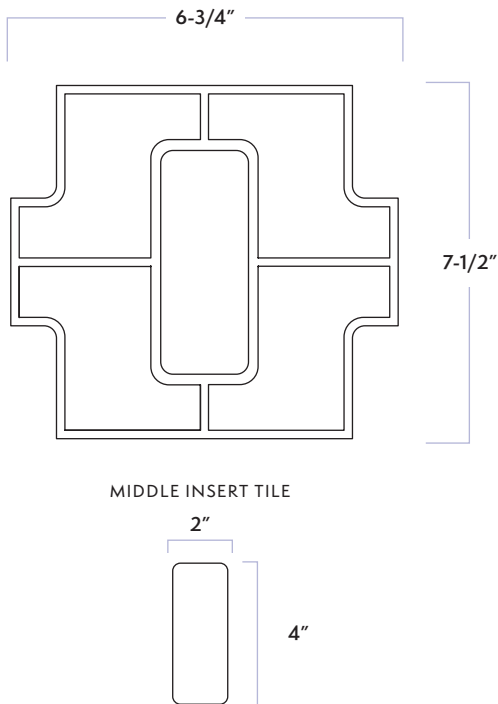

# WALKER ZANGER™

MATERIAL	Ceramic
FINISH	Crackle
THICKNESS	5/8"
SHEET SIZE	7-1/2" x 6-3/4"
COVERAGE SQFT/PIECE	0.3477 SqFt
MOUNTING	Mesh